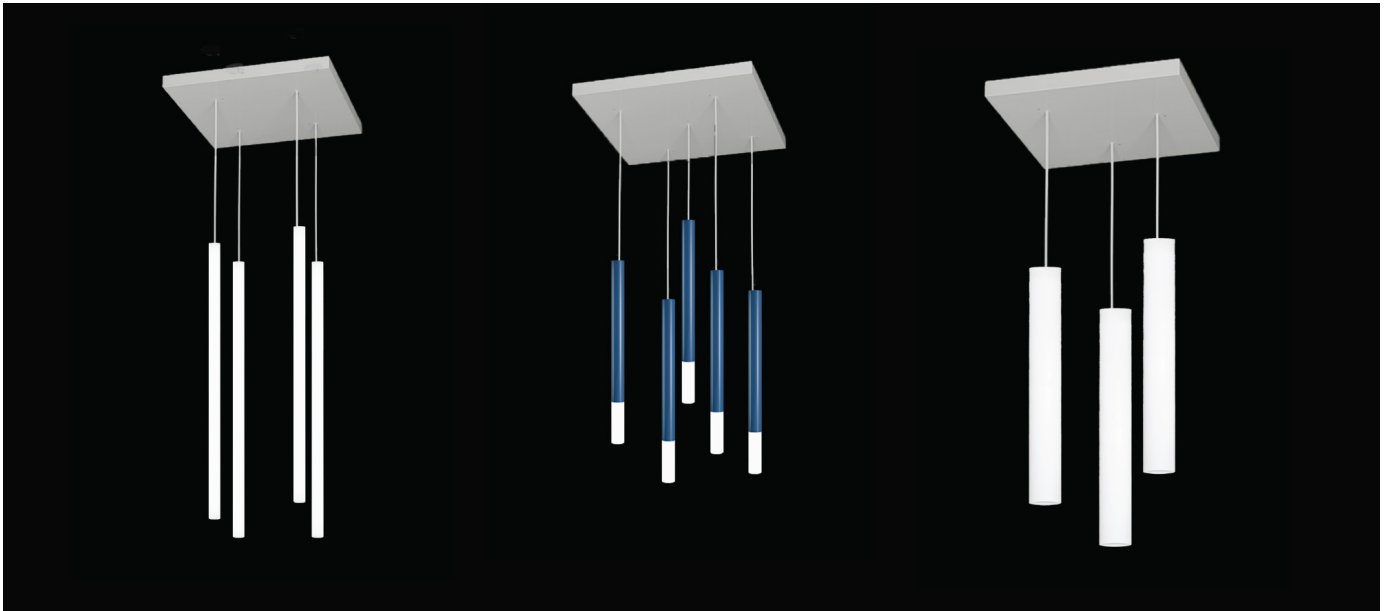

ARRAY CANOPY SYSTEM

30+ Standard Configurations | Up to 9 Fixtures | Easy & Fast to Specify

THE FEATURES

- 30+ standard configurations
- Standard ARRAYS up to 9 fixtures
- Easy & fast to specify
- Stem or cord mount
- New versatile, square design
- 4 PAVO styles to choose from

Pavo Sleek - Pavo 2" - Pavo 4" - Pavo 6"

CONSISTENT FIXTURE SPACING WHEN ADJOINING CANOPIES

	3 fixtures	4 fixtures	5 fixtures	6 fixtures	7 fixtures	8 fixtures	9 fixtures
ARRAY Canopy System							
PAVO Sleek PAVO 2"	14" x 14"	16" x 16"	18" x 18"	16" x 24"	21" x 21"	16" x 32"	24" x 24"
PAVO 4" PAVO 6"	21" x 21"	24" x 24"	27" x 27"	24" x 36"	32" x 32"	24" x 48"	36" x 36"

ARRAY CANOPY SYSTEM

PAVO SLEEK ARRAYS Delivered Lumens	Base Wattage		3 Fixture		4 Fixture		5 Fixture		6 Fixture		7 Fixture		8 Fixture		9 Fixture	
	LOW	HIGH	LOW	HIGH	LOW	HIGH	LOW	HIGH	LOW	HIGH	LOW	HIGH	LOW	HIGH	LOW	HIGH
	10	15	1845	2766	2460	3688	3075	4610	3690	5532	4305	6454	4920	7376	5535	8298