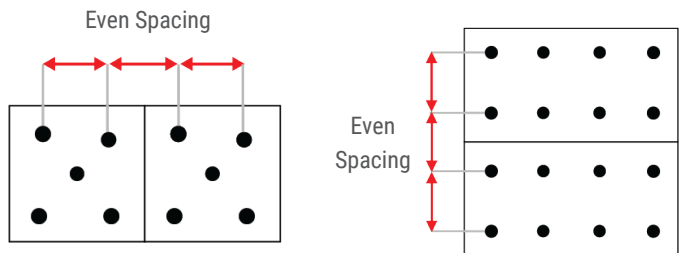

ARRAY CANOPY SYSTEM

30+ Standard Configurations | Up to 9 Fixtures | Easy & Fast to Specify

THE FEATURES

- 30+ standard configurations
- Standard ARRAYS up to 9 fixtures
- Easy & fast to specify
- Stem or cord mount
- New versatile, square design
- 4 PAVO styles to choose from

Pavo Sleek - Pavo 2" - Pavo 4" - Pavo 6"

CONSISTENT FIXTURE SPACING WHEN ADJOINING CANOPIES

	3 fixtures	4 fixtures	5 fixtures	6 fixtures	7 fixtures	8 fixtures	9 fixtures
ARRAY Canopy System							
PAVO Sleek PAVO 2"	14" x 14"	16" x 16"	18" x 18"	16" x 24"	21" x 21"	16" x 32"	24" x 24"
PAVO 4" PAVO 6"	21" x 21"	24" x 24"	27" x 27"	24" x 36"	32" x 32"	24" x 48"	36" x 36"

ARRAY CANOPY SYSTEM

PAVO SLEEK ARRAYS Delivered Lumens	Base Wattage		3 Fixture		4 Fixture		5 Fixture		6 Fixture		7 Fixture		8 Fixture		9 Fixture	
	LOW	HIGH	LOW	HIGH	LOW	HIGH	LOW	HIGH	LOW	HIGH	LOW	HIGH	LOW	HIGH	LOW	HIGH
	10	15	1845	2766	2460	3688	3075	4610	3690	5532	4305	6454	4920	7376	5535	8298